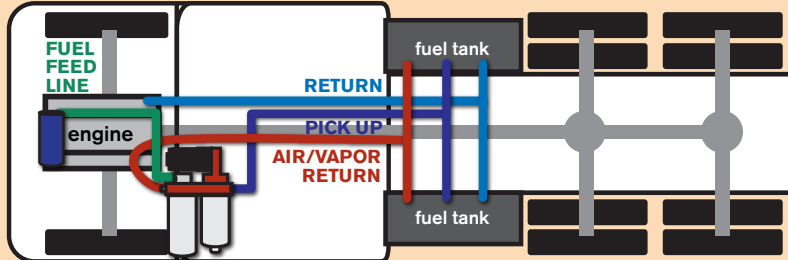

FLK-S01 FUEL FEED LINE

FLK-S03 DOUBLE RETURN LINE

EXISTING CONFIGURATION

FASS SYSTEM CONFIGURATION

FASS System

FUEL FEED LINE

FLK-S01 Fuel Feed Line

AIR/VAPOR RETURN

FLK-S03 Double Return Line

Primary Fuel Filter

RETURN

PICK UP

Existing Fuel Lines