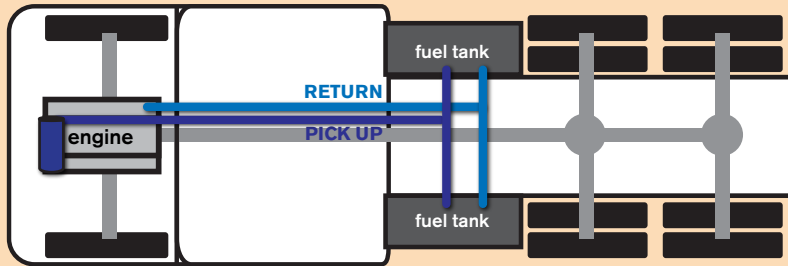

FLK-S01 FUEL FEED LINE

FLK-S03 DOUBLE RETURN LINE

EXISTING CONFIGURATION

FASS SYSTEM CONFIGURATION

FASS System

FUEL FEED LINE

FLK-S01 Fuel Feed Line

AIR/VAPOR RETURN

FLK-S03 Double Return Line

Primary Fuel Filter

RETURN

PICK UP

Existing Fuel Lines